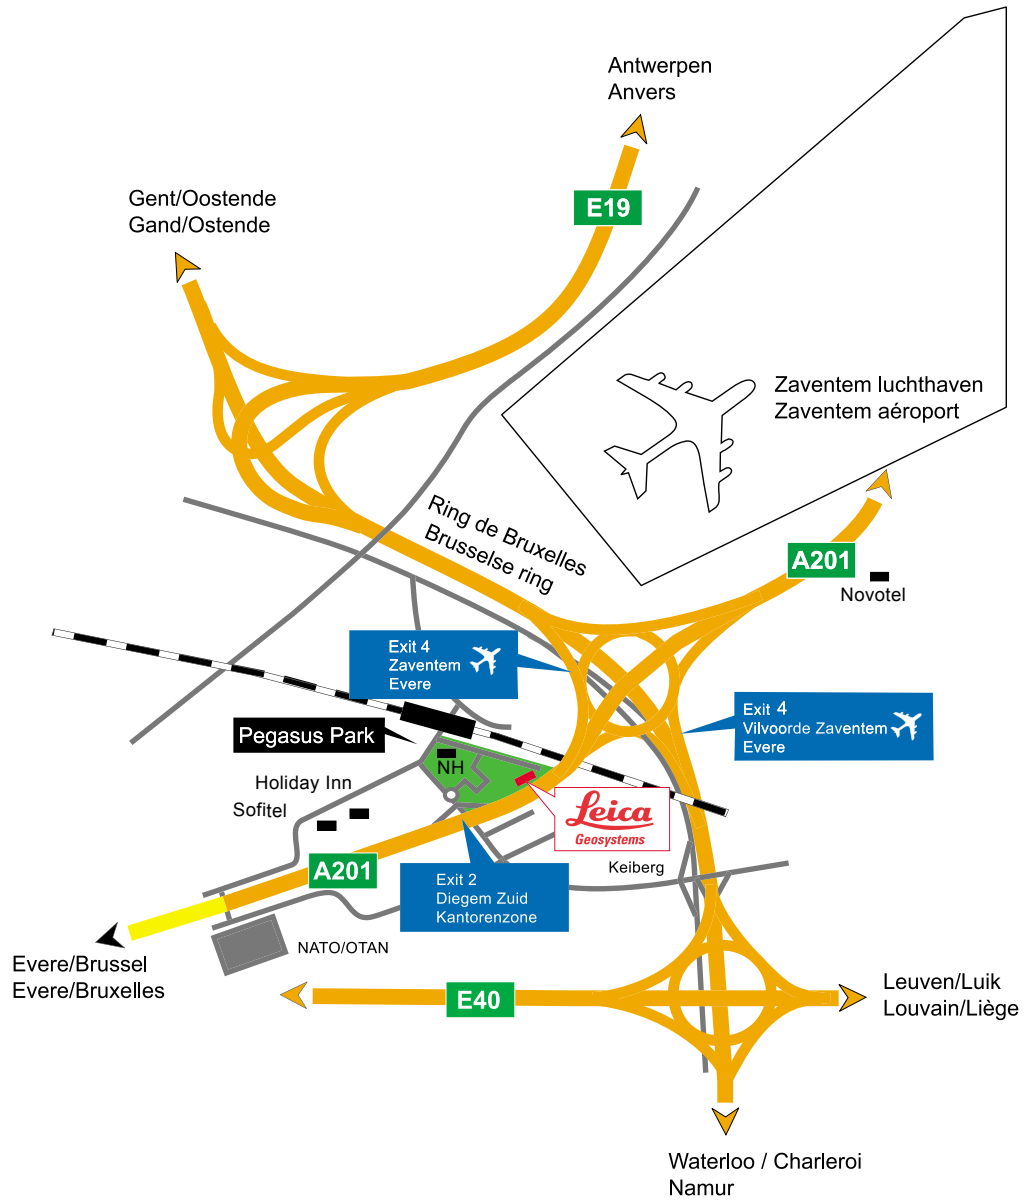

### Coming by train

Arriving at the Diegem station, take the stairs at the Eastern side (direction Airport) and you will come out in the De Kleetlaan, just in front of the NH hotel.

Our office is the last building on your left 200m up the street.

## Welcome to Leica Geosystems NV/SA Diegem Office

**ROADMAP**

Toegangspan Plan d'accès

- when it has to be **right**

Detailed view of the Pegasus Business Parc