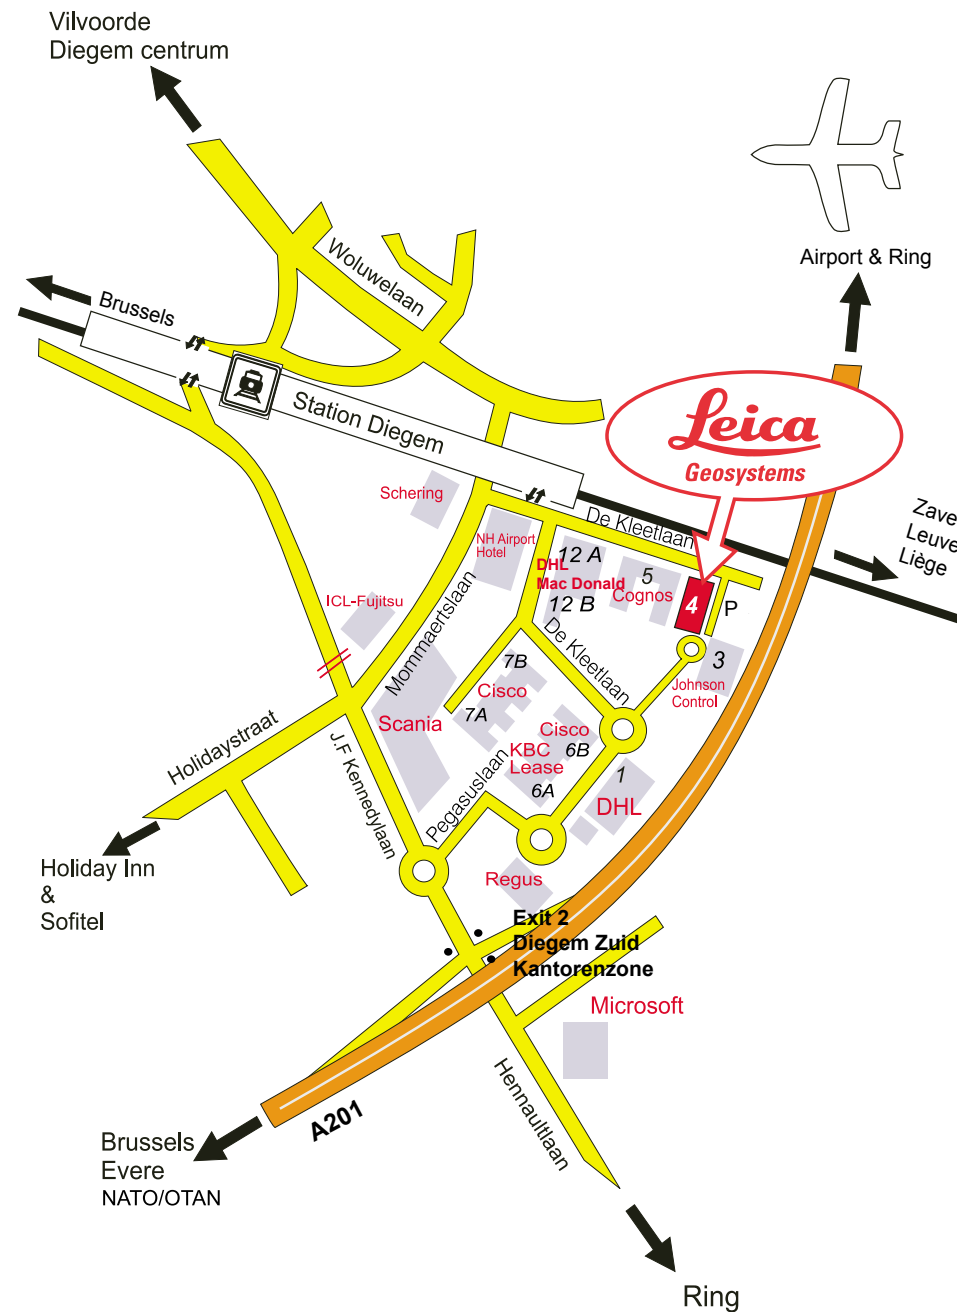

### Coming by train

Arriving at the Diegem station, take the stairs at the Eastern side (direction Airport) and you will come out in the De Kleetlaan, just in front of the NH hotel.

Our office is the last building on your left 200m up the street.

## Welcome to Leica Geosystems NV/SA Diegem Office

**ROADMAP**

Toegangspan Plan d'accès

- when it has to be **right**

Detailed view of the Pegasus Business Parc